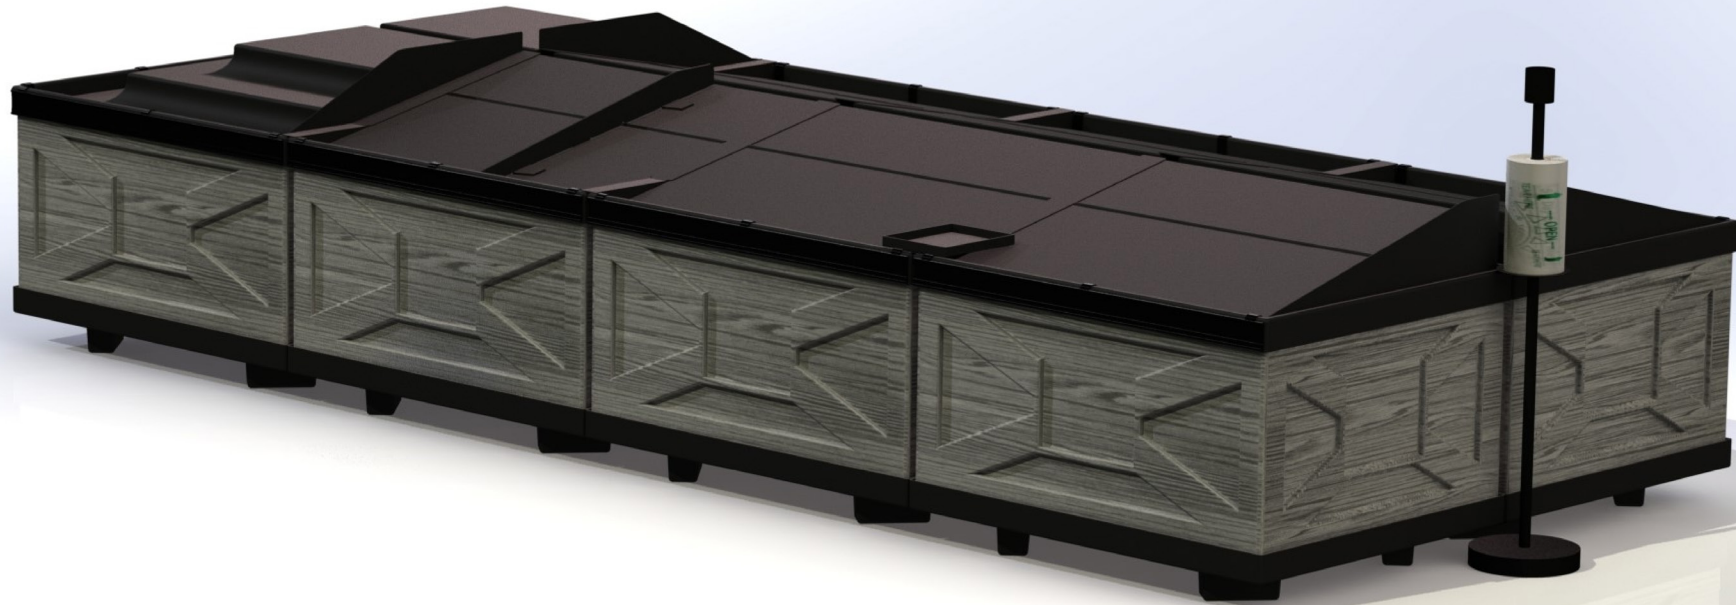

PROPRIETARY AND CONFIDENTIAL

THE INFORMATION CONTAINED IN THIS DRAWING IS THE SOLE PROPERTY OF BORRAY MFG INC. ANY REPRODUCTION IN PART OR AS A WHOLE WITHOUT THE WRITTEN PERMISSION OF BORRAY MFG INC IS PROHIBITED.

	NAME	DATE	ENG.	JOCELYN R. L.
DRAWN	J.R.L	08/07/2019		
CHECKED				
ENG APPR.				
MFG APPR.				
Q.A.				
MATERIAL	Gray woodgrain & Blk ABS			
SIZE	DWG. NO.	NO.		REV
A		Square Box Com with Banana riser		
SCALE: 1:40	WEIGHT:	SHEET 1 OF 1