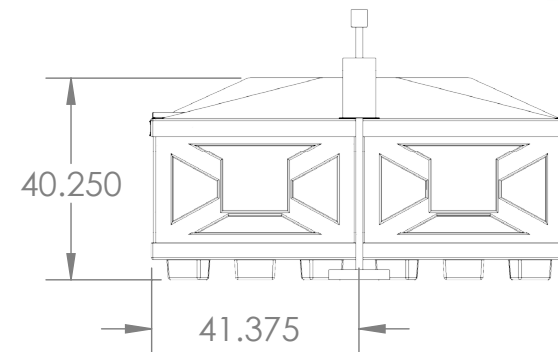

PROPRIETARY AND CONFIDENTIAL

THE INFORMATION CONTAINED IN THIS DRAWING IS THE SOLE PROPERTY OF BORRAY MFG INC. ANY REPRODUCTION IN PART OR AS A WHOLE WITHOUT THE WRITTEN PERMISSION OF BORRAY MFG INC IS PROHIBITED.

	NAME	DATE	ENG.	JOCELYN R. L.
DRAWN	J.R.L	08/07/2019		
CHECKED				
ENG APPR.				
MFG APPR.				
Q.A.				
MATERIAL	Gray woodgrain & Blk ABS			
SIZE	DWG. NO.	NO.		REV
A		Square Box Com with Banana riser		
SCALE: 1:40	WEIGHT:	SHEET 1 OF 1