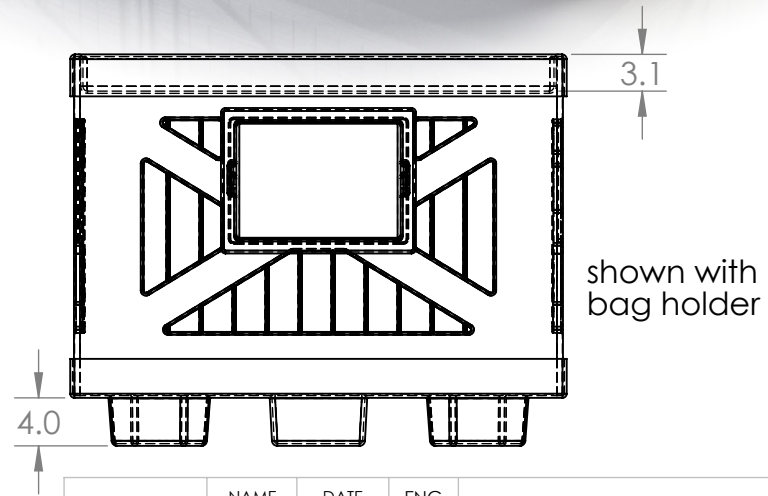

	NAME	DATE	ENG.	JOCELYN R. L.
DRAWN	J.R.L	08/07/2019		
CHECKED				
ENG APPR.				
MFG APPR.				
Q.A.				
MATERIAL	<p>Gray woodgrain & Blk ABS</p>			
SIZE	DWG. NO.	NO.		REV
A		Square Box Com with Banana riser		
SCALE: 1:40	WEIGHT:	SHEET 1 OF 1		