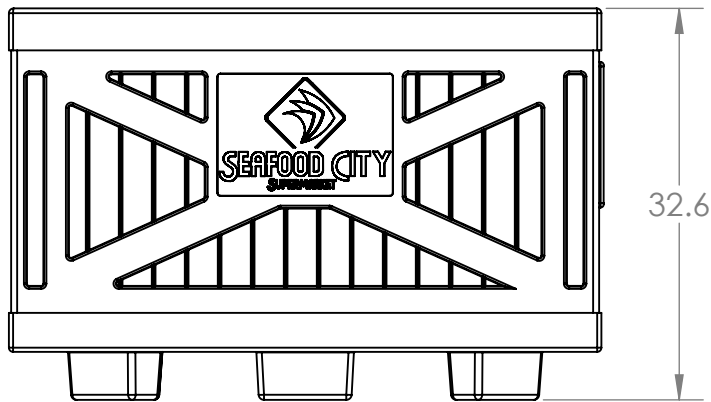

shown with bag holder

PROPRIETARY AND CONFIDENTIAL
THE INFORMATION CONTAINED IN THIS DRAWING IS THE SOLE PROPERTY OF BORRAY MFG INC. ANY REPRODUCTION IN PART OR AS A WHOLE WITHOUT THE WRITTEN PERMISSION OF BORRAY MFG INC IS PROHIBITED.

	NAME	DATE	ENG.	JOCELYN R. C.	
DRAWN	J.R.C.	04/10/2023			
CHECKED					
ENG APPR.					
MFG APPR.					
Q.A.					
MATERIAL	Blk ABS GrayWoodgrain ABS				
SIZE	DWG. NO.		REV		
A	SQRB-494132GRAY SeafoodCity				
SCALE: 1:16		WEIGHT:		SHEET 1 OF 1