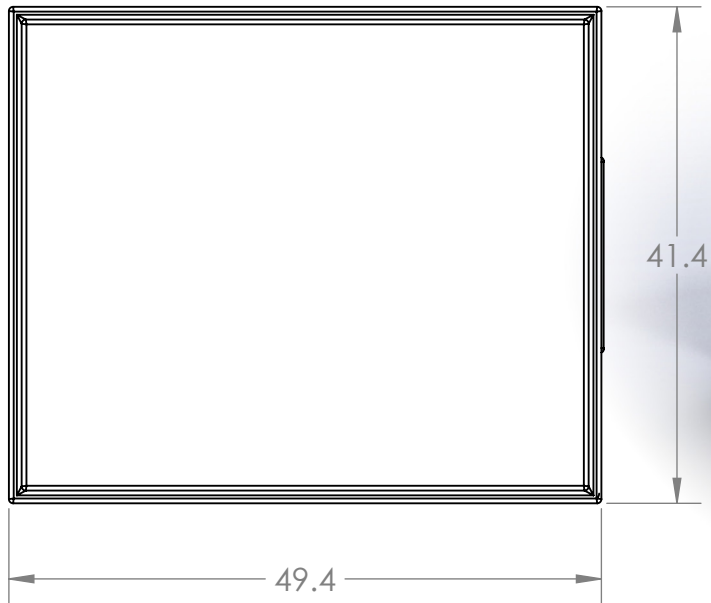

shown with bag holder

PROPRIETARY AND CONFIDENTIAL
THE INFORMATION CONTAINED IN THIS DRAWING IS THE SOLE PROPERTY OF BORRAY MFG INC. ANY REPRODUCTION IN PART OR AS A WHOLE WITHOUT THE WRITTEN PERMISSION OF BORRAY MFG INC IS PROHIBITED.

	NAME	DATE	ENG.	JOCELYN R. C.	
DRAWN	J.R.C.	04/10/2023			
CHECKED					
ENG APPR.					
MFG APPR.					
Q.A.					
MATERIAL	Blk ABS GrayWoodgrain ABS				
SIZE	DWG. NO.		REV		
A	SQRB-494132GRAY SeafoodCity				
SCALE: 1:16		WEIGHT:		SHEET 1 OF 1