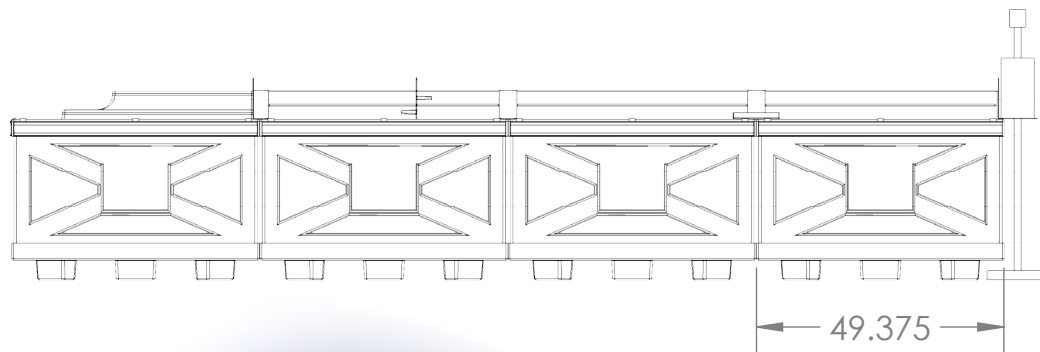

PROPRIETARY AND CONFIDENTIAL

THE INFORMATION CONTAINED IN THIS DRAWING IS THE SOLE PROPERTY OF BORRAY MFG INC. ANY REPRODUCTION IN PART OR AS A WHOLE WITHOUT THE WRITTEN PERMISSION OF BORRAY MFG INC IS PROHIBITED.

	NAME	DATE	ENG.	JOCELYN R. L.
DRAWN	J.R.L	08/07/2019		
CHECKED				
ENG APPR.				
MFG APPR.				
Q.A.				
MATERIAL	Gray woodgrain & Blk ABS			
SIZE	DWG. NO.	NO.		REV
A		Square Box Com with Banana riser		
SCALE: 1:40	WEIGHT:	SHEET 1 OF 1