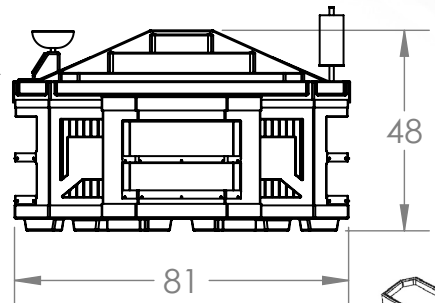

	NAME	DATE	ENG.	JOCELYN R. C.	
DRAWN	J.R.C.	05/05/2022			
CHECKED					
ENG APPR.					
MFG APPR.					
Q.A.					
MATERIAL	Blk ABS				
		SIZE	DWG. NO.	REV	
		A	BOXCOM-3640SHELF		
SCALE: 1:20		WEIGHT:		SHEET 1 OF 1	