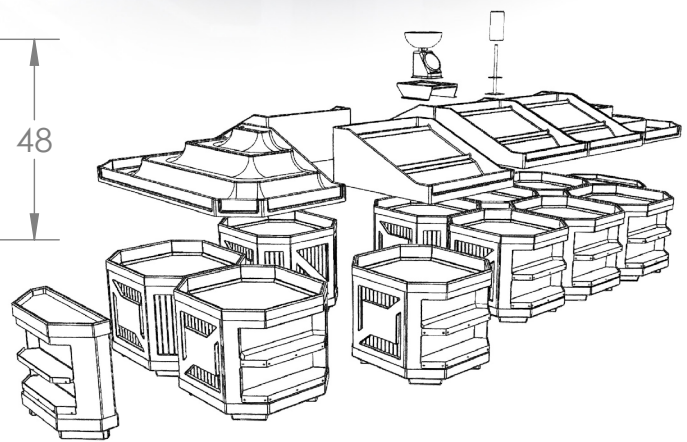

	NAME	DATE	ENG.	JOCELYN R. C.	
DRAWN	J.R.C.	05/05/2022			
CHECKED					
ENG APPR.					
MFG APPR.					
Q.A.					
MATERIAL	Blk ABS				
		SIZE	DWG. NO.	REV	
		A	BOXCOM-3640SHELF		
SCALE: 1:20		WEIGHT:		SHEET 1 OF 1	