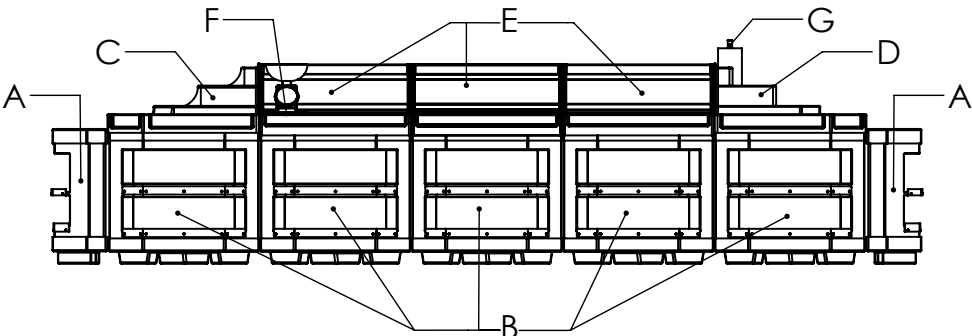

	NAME	DATE	ENG.	JOCELYN R. C.	
DRAWN	J.R.C.	05/05/2022			
CHECKED					
ENG APPR.					
MFG APPR.					
Q.A.					
MATERIAL	Blk ABS				
		SIZE	DWG. NO.	REV	
		A	BOXCOM-3640SHELF		
SCALE: 1:20		WEIGHT:		SHEET 1 OF 1	