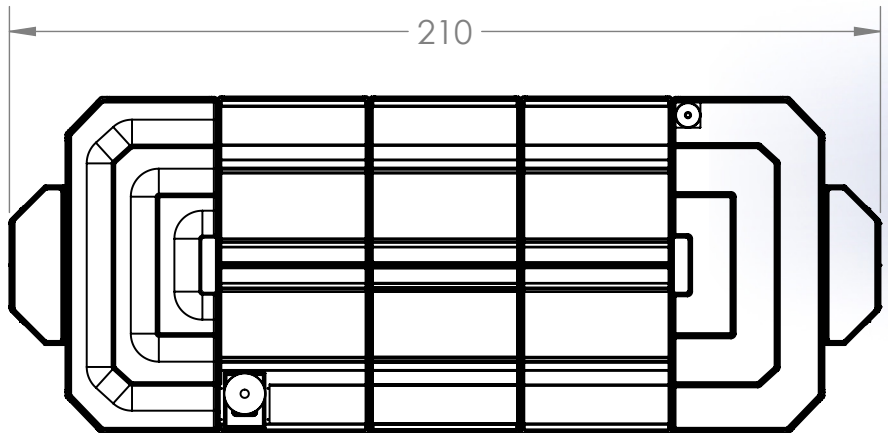

	NAME	DATE	ENG.	JOCELYN R. C.	
DRAWN	J.R.C.	05/05/2022			
CHECKED					
ENG APPR.					
MFG APPR.					
Q.A.					
MATERIAL	Blk ABS				
		SIZE	DWG. NO.	REV	
		A	BOXCOM-3640SHELF		
SCALE: 1:20		WEIGHT:		SHEET 1 OF 1	