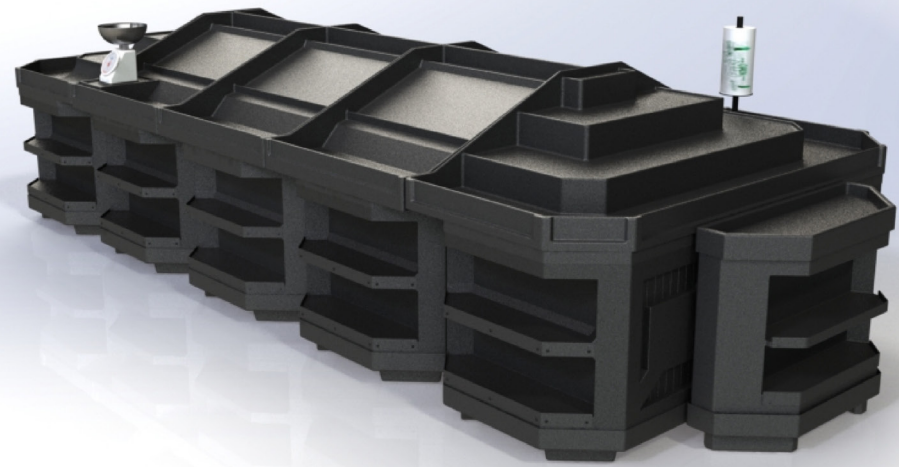

	NAME	DATE	ENG.	JOCELYN R. C.	
DRAWN	J.R.C.	05/05/2022			
CHECKED					
ENG APPR.					
MFG APPR.					
Q.A.					
MATERIAL	Blk ABS				
		SIZE	DWG. NO.	REV	
		A	BOXCOM-3640SHELF		
SCALE: 1:20		WEIGHT:		SHEET 1 OF 1	